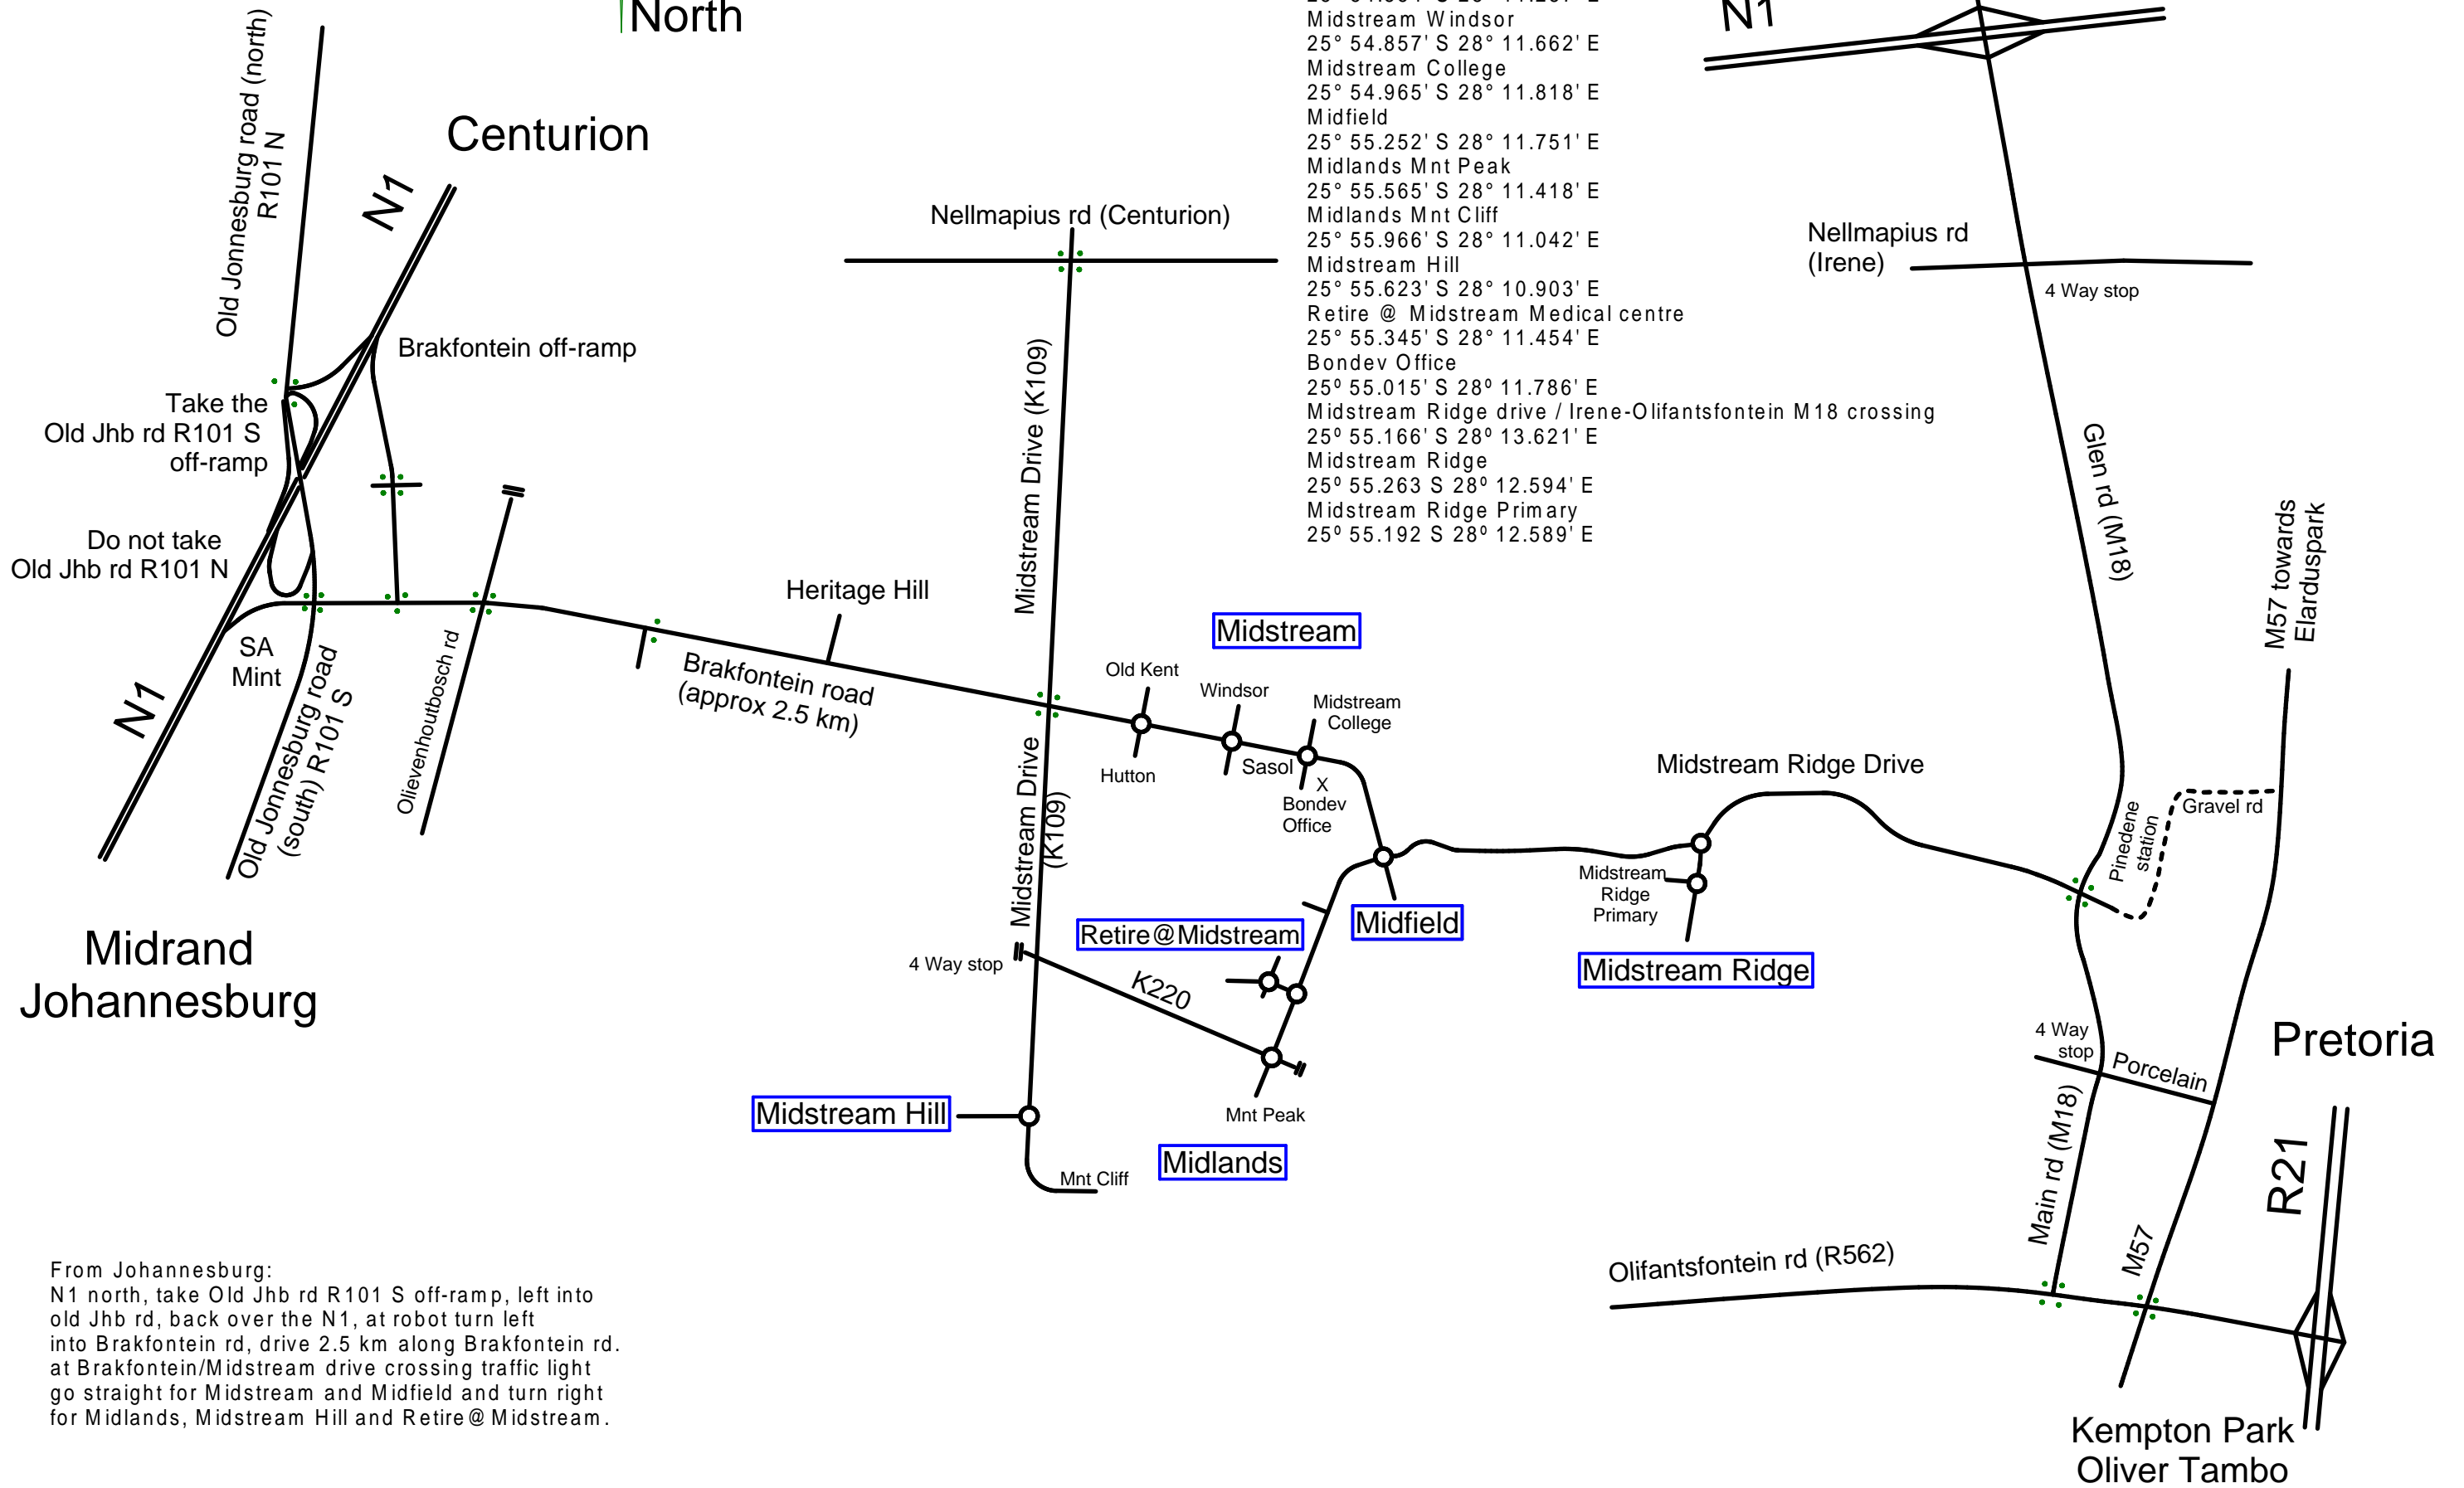

From Centurion:
 N1 south, take Brakfontein rd / R101 S off-ramp,
 at T junction left into Brakfontein rd towards Midstream,
 drive 2.3 km along Brakfontein rd,
 at Brakfontein/Midstream drive crossing traffic light
 go straight for Midstream and Midfield and turn right
 for Midlands, Midstream Hill and Retire@ Midstream.

GPS Coordinates

- Brakfontein/Midstream drive crossing
25° 54.815' S 28° 11.028' E
- Midstream Old Kent
25° 54.752' S 28° 11.253' E
- Midstream Hutton
25° 54.854' S 28° 11.287' E
- Midstream Windsor
25° 54.857' S 28° 11.662' E
- Midstream College
25° 54.965' S 28° 11.818' E
- Midfield
25° 55.252' S 28° 11.751' E
- Midlands Mnt Peak
25° 55.565' S 28° 11.418' E
- Midlands Mnt Cliff
25° 55.966' S 28° 11.042' E
- Midstream Hill
25° 55.623' S 28° 10.903' E
- Retire @ Midstream Medical centre
25° 55.345' S 28° 11.454' E
- Bondev Office
25° 55.015' S 28° 11.786' E
- Midstream Ridge drive / Irene-Olifantsfontein M18 crossing
25° 55.166' S 28° 13.621' E
- Midstream Ridge
25° 55.263' S 28° 12.594' E
- Midstream Ridge Primary
25° 55.192' S 28° 12.589' E

From Johannesburg:
 N1 north, take Old Jhb rd R101 S off-ramp, left into
 old Jhb rd, back over the N1, at robot turn left
 into Brakfontein rd, drive 2.5 km along Brakfontein rd.
 at Brakfontein/Midstream drive crossing traffic light
 go straight for Midstream and Midfield and turn right
 for Midlands, Midstream Hill and Retire@ Midstream.